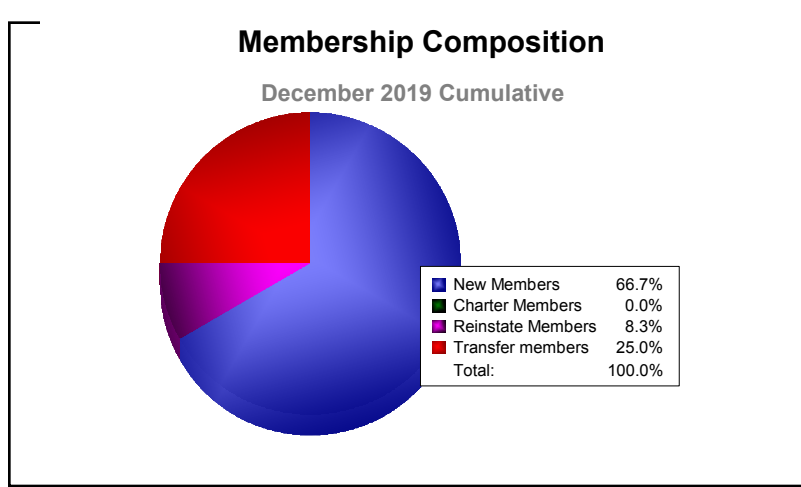

Year	New Clubs	Dropped Clubs	Gain/ Loss Clubs	New Members	Charter Members	Reinstate Members	Transfer Members	Total Member Added	Total Members Dropped	Gain/ Loss Members
2015-2016	0	-1	-1	22	0	0	1	23	-42	-19
2016-2017	0	0	0	30	0	1	5	36	-26	10
2017-2018	0	0	0	26	0	0	0	26	-42	-16
2018-2019	0	0	0	25	0	0	3	28	-30	-2
2019-2020	0	0	0	8	0	1	3	12	-20	-8
Average	0	0	0	22	0	0	2	25	-32	-7

Year	New Clubs	Dropped Clubs	Gain/ Loss Clubs	New Members	Charter Members	Reinstate Members	Transfer Members	Total Member Added	Total Members Dropped	Gain/ Loss Members
2015-2016	0	-1	-1	85	1	12	2	100	-125	-25
2016-2017	0	0	0	104	0	2	2	108	-95	13
2017-2018	2	-1	1	72	52	3	3	130	-158	-28
2018-2019	1	-2	-1	64	29	10	9	112	-154	-42
2019-2020	0	0	0	25	0	4	0	29	-45	-16
Average	1	-1	0	70	16	6	3	96	-115	-20