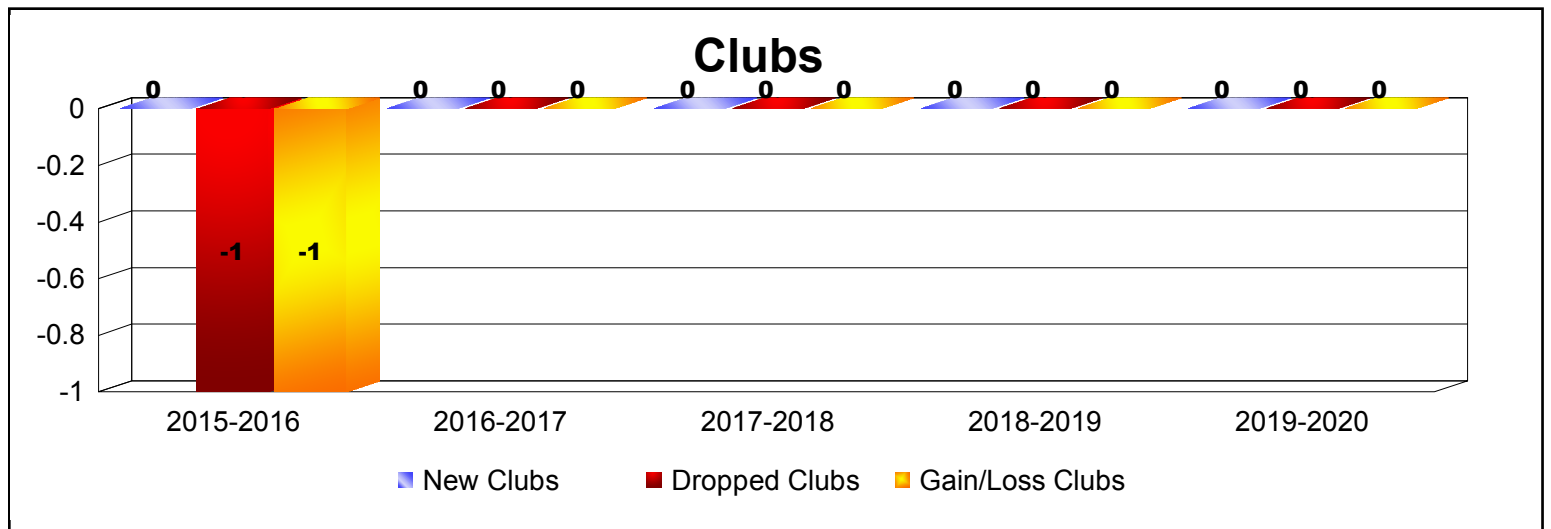

Year	New Clubs	Dropped Clubs	Gain/ Loss Clubs	New Members	Charter Members	Reinstate Members	Transfer Members	Total Member Added	Total Members Dropped	Gain/ Loss Members
2015-2016	0	-1	-1	22	0	0	1	23	-42	-19
2016-2017	0	0	0	30	0	1	5	36	-26	10
2017-2018	0	0	0	26	0	0	0	26	-42	-16
2018-2019	0	0	0	25	0	0	3	28	-30	-2
2019-2020	0	0	0	8	0	1	3	12	-20	-8
Average	0	0	0	22	0	0	2	25	-32	-7

Year	New Clubs	Dropped Clubs	Gain/ Loss Clubs	New Members	Charter Members	Reinstate Members	Transfer Members	Total Member Added	Total Members Dropped	Gain/ Loss Members
2015-2016	0	-1	-1	85	1	12	2	100	-125	-25
2016-2017	0	0	0	104	0	2	2	108	-95	13
2017-2018	2	-1	1	72	52	3	3	130	-158	-28
2018-2019	1	-2	-1	64	29	10	9	112	-154	-42
2019-2020	0	0	0	25	0	4	0	29	-45	-16
Average	1	-1	0	70	16	6	3	96	-115	-20