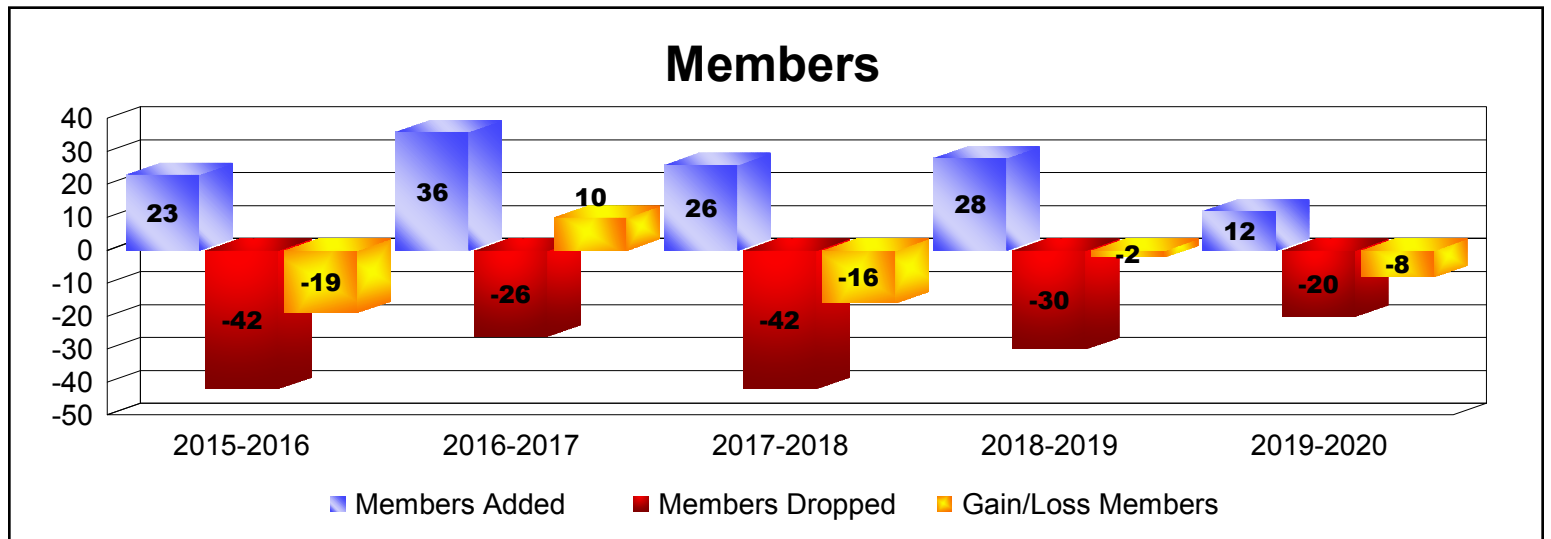

Year	New Clubs	Dropped Clubs	Gain/ Loss Clubs	New Members	Charter Members	Reinstate Members	Transfer Members	Total Member Added	Total Members Dropped	Gain/ Loss Members
2015-2016	0	-1	-1	22	0	0	1	23	-42	-19
2016-2017	0	0	0	30	0	1	5	36	-26	10
2017-2018	0	0	0	26	0	0	0	26	-42	-16
2018-2019	0	0	0	25	0	0	3	28	-30	-2
2019-2020	0	0	0	8	0	1	3	12	-20	-8
Average	0	0	0	22	0	0	2	25	-32	-7

Year	New Clubs	Dropped Clubs	Gain/ Loss Clubs	New Members	Charter Members	Reinstate Members	Transfer Members	Total Member Added	Total Members Dropped	Gain/ Loss Members
2015-2016	0	-1	-1	85	1	12	2	100	-125	-25
2016-2017	0	0	0	104	0	2	2	108	-95	13
2017-2018	2	-1	1	72	52	3	3	130	-158	-28
2018-2019	1	-2	-1	64	29	10	9	112	-154	-42
2019-2020	0	0	0	25	0	4	0	29	-45	-16
Average	1	-1	0	70	16	6	3	96	-115	-20