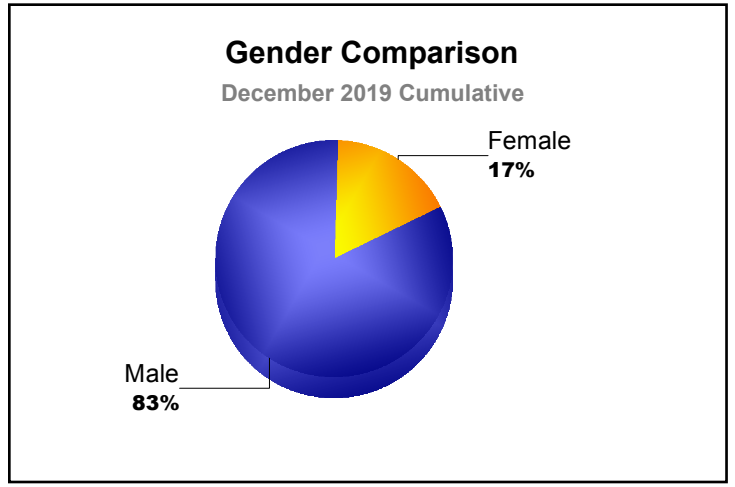

Year	New Clubs	Dropped Clubs	Gain/ Loss Clubs	New Members	Charter Members	Reinstate Members	Transfer Members	Total Member Added	Total Members Dropped	Gain/ Loss Members
2015-2016	0	-1	-1	22	0	0	1	23	-42	-19
2016-2017	0	0	0	30	0	1	5	36	-26	10
2017-2018	0	0	0	26	0	0	0	26	-42	-16
2018-2019	0	0	0	25	0	0	3	28	-30	-2
2019-2020	0	0	0	8	0	1	3	12	-20	-8
Average	0	0	0	22	0	0	2	25	-32	-7